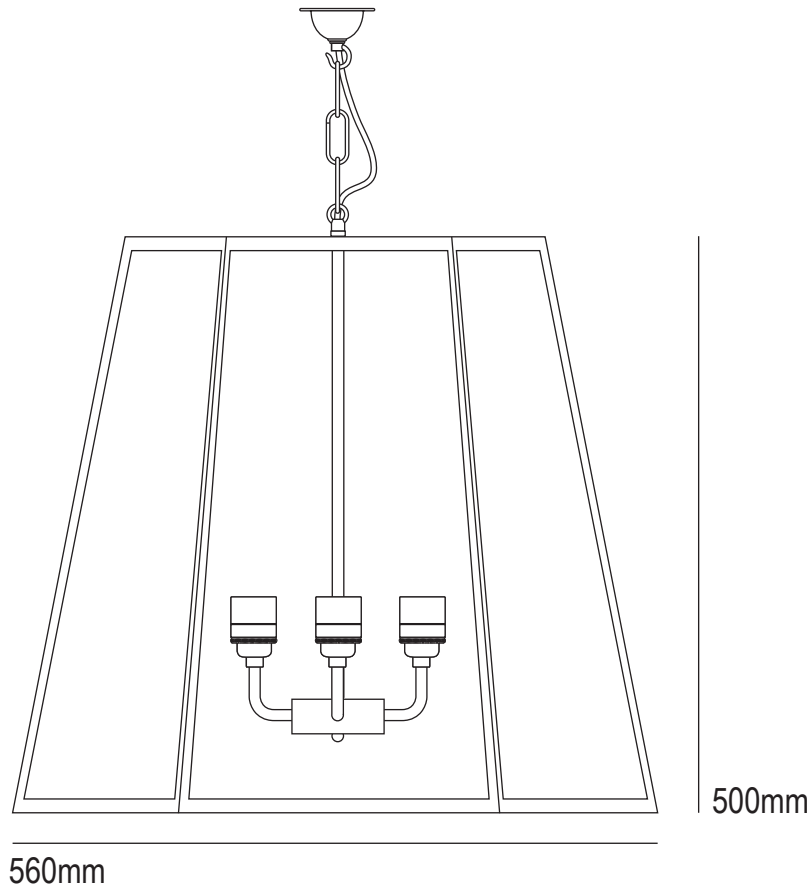

# Hex Pendant, Extra Large 7651/XL

Product Code	Bulb Cap	Max Wattage	Bulb Type	Height/Length	Width/Diameter	Projection
7651/XL/BR/WE/CL	3 x E27	60	GLS	500mm	560mm	n/a
<b>Available Finish</b>		Weathered brass, clear glass				

Bulbs Not Supplied.  
Pendant supplied with 1.5m of chain and 1.8m of cable.  
This product is available for specific markets. Low energy CFL compatible.