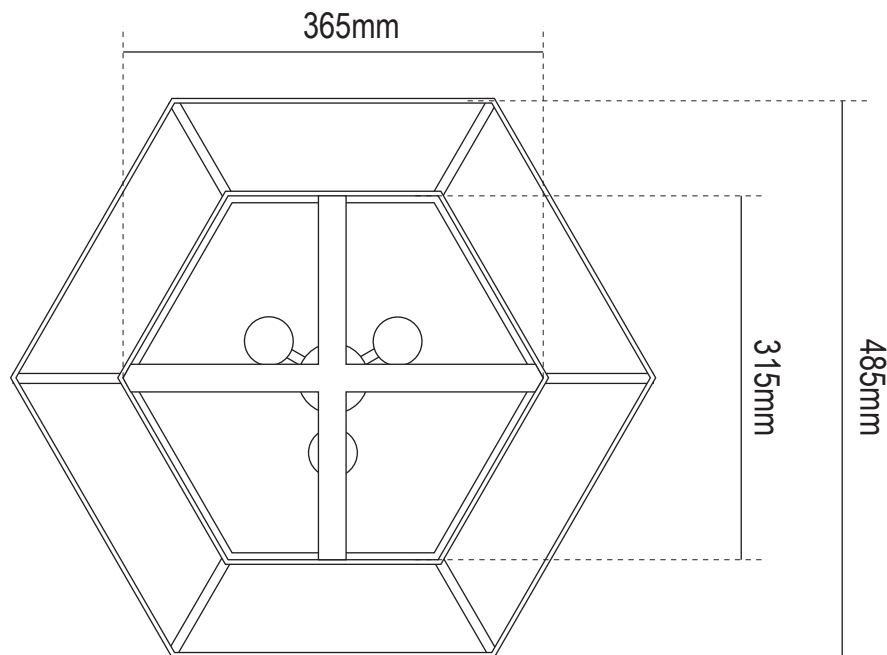

# Hex Pendant, Extra Large 7651/XL

Product Code	Bulb Cap	Max Wattage	Bulb Type	Height/Length	Width/Diameter	Projection
7651/XL/BR/WE/CL	3 x E27	60	GLS	500mm	560mm	n/a
<b>Available Finish</b>		Weathered brass, clear glass				